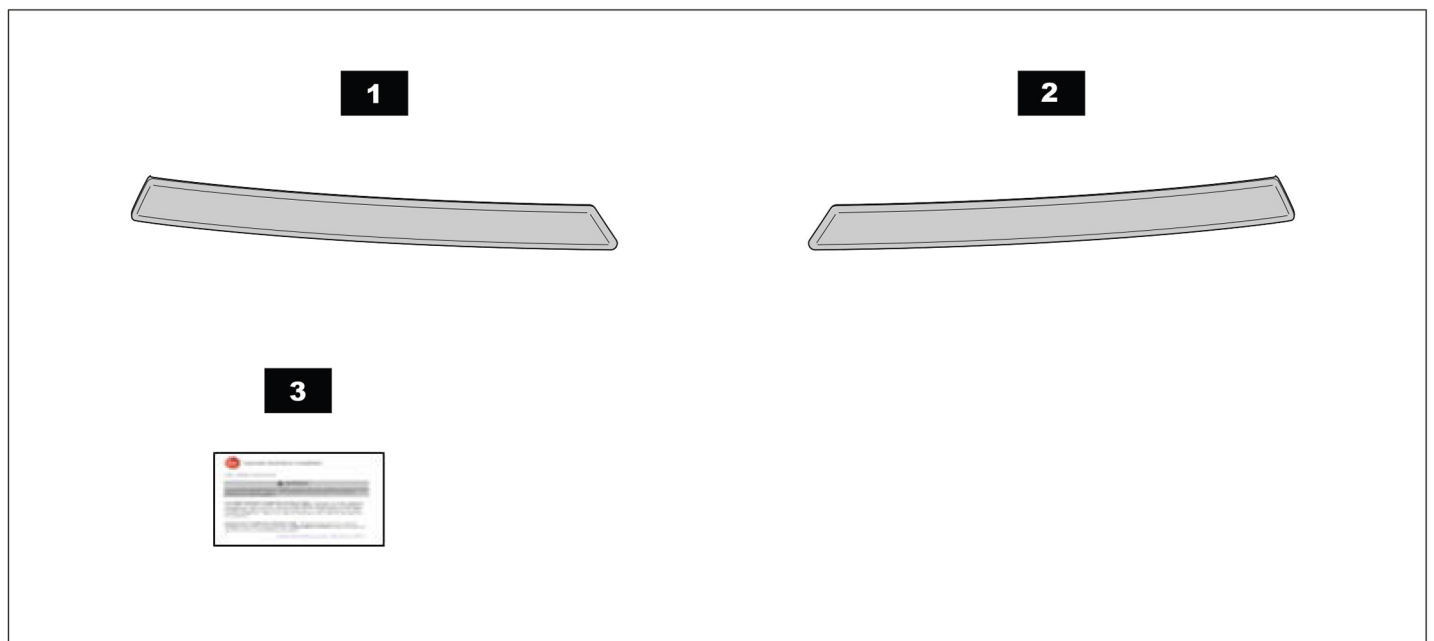

Part Number

KE791-1KA50XX
(XX designates color)

Juke
Nissan International S.A.
Made in Italy

Part Name: Trunk Handle Covers - Painted

LIST OF PARTS

No.	PART NAME	Q.TY
1	LHS trunk handle painted cover	1
2	RHS trunk handle painted cover	1
3	Installation Instruction Replacement Template	1

TOOLS REQUIRED

NOTE: Dealer Installation Recommended